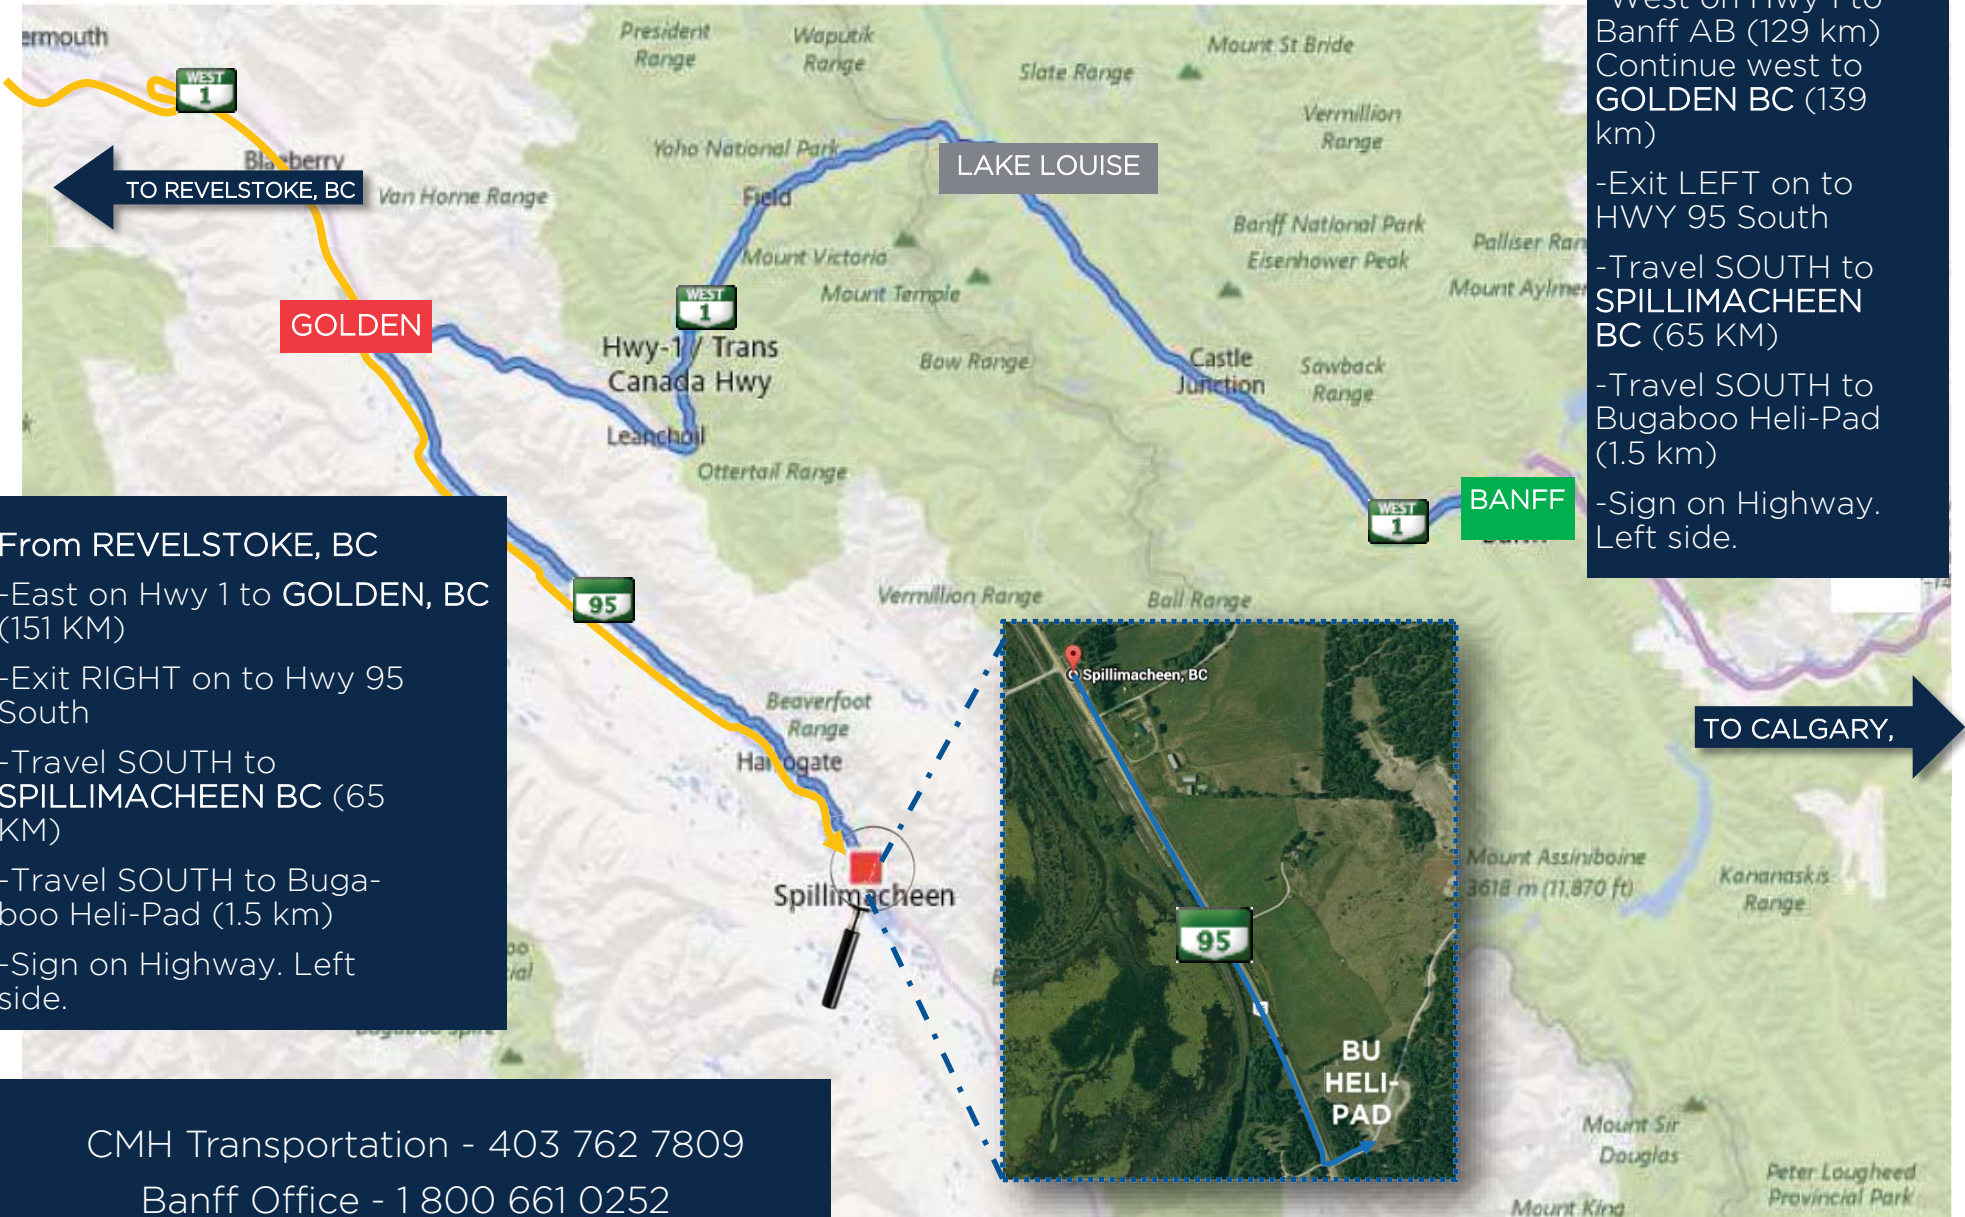

BUGABOOS

GPS Heli-pad Elev.= 799m/2621 ft 50° 53' 55.21" N 116° 21' 26.24" W

From CALGARY, AB

-West on Hwy 1 to Banff AB (129 km)
Continue west to GOLDEN BC (139 km)

-Exit LEFT on to HWY 95 South

-Travel SOUTH to SPILLIMACHEEN BC (65 KM)

-Travel SOUTH to Bugaboo Heli-Pad (1.5 km)

-Sign on Highway. Left side.

From REVELSTOKE, BC

-East on Hwy 1 to GOLDEN, BC (151 KM)

-Exit RIGHT on to Hwy 95 South

-Travel SOUTH to SPILLIMACHEEN BC (65 KM)

-Travel SOUTH to Bugaboo Heli-Pad (1.5 km)